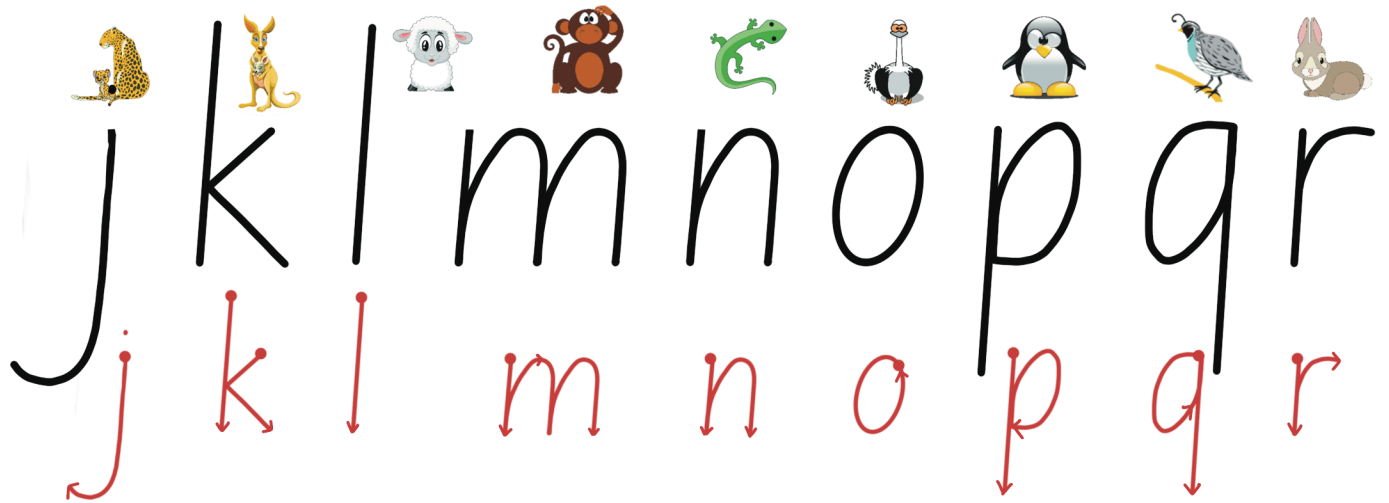

Section 4 – ITALIC PRINT EXEMPLARS

1. Exemplars

An exemplar is a set of lowercase and uppercase letters used to learn a particular handwriting style, such as the Italic script.

Model lowercase and uppercase letters are necessary as a starting point. Although students will develop a handwriting style that is unique and natural for them, they must master the basic shapes, the number of strokes, specific stroke directions, and sequences used in the Exemplars to develop legible and fluent Italic print and cursive writing.

5. *Italic Alphabet Wall Cards*

There are twenty-six wall cards, one for each letter of the alphabet. Each card shows the print version of the uppercase and lowercase Italic letters with animal illustrations.

Desk Strip 1:

Desk Strip 2:

Lowercase Italic Print Exemplar

One Stroke Letters: a b c d e g h i j l m n o p q r s u v w y z

Two Stroke Letters: f k t x

Lowercase Italic
Exemplar
in Letter
Formation Groups

UPPERCASE ITALIC PRINT EXEMPLAR