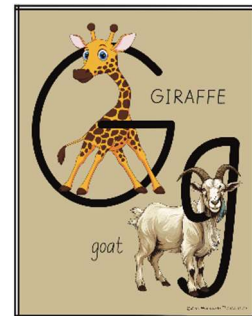

All lowercase letters, except *f*, *k*, *t* and *x*, are printed with a single stroke – no pen lifts. The dots above the *i* and *j* are not strokes. Mastering printing lowercase letters using one stroke makes transitioning to cursive writing less difficult.

Conversely, most uppercase Italic letters require multiple strokes, but depending on one's preference, up to ten uppercase letters can be made in one stroke.

4. *Ductus*

The ductus is the number, sequence and direction of strokes that create a letterform. The ductus for writing Italic lowercase and uppercase letters is shown throughout the material as red dots and red arrows. The red dots indicate where the stroke starts, and the arrows indicate the direction of the stroke. On the Exemplars, the ductus for each letter is in red underneath the letters. On some letters, a black dot indicates where the stroke reverses direction.

Students must be taught the correct starting point, the number of strokes, the direction of each stroke and the traceback stroke associated with each Italic lowercase and uppercase letter. The ductus is the same for both print and cursive lowercase letters.

5. *Italic Alphabet Wall Cards*

There are twenty-six wall cards, one for each letter of the alphabet. Each card shows the print version of the uppercase and lowercase Italic letters with animal illustrations.

These cards can be printed and posted in the classroom for easy reference.