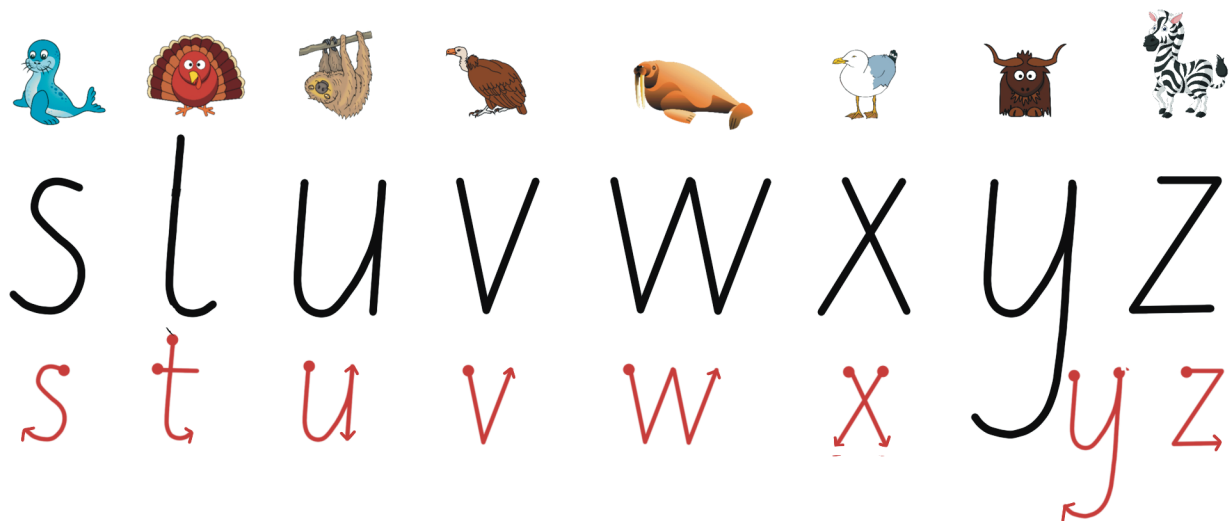

Lowercase Italic Print Exemplar

One Stroke Letters: a b c d e g h i j l m n o p q r s u v w y z

Two Stroke Letters: f k t x