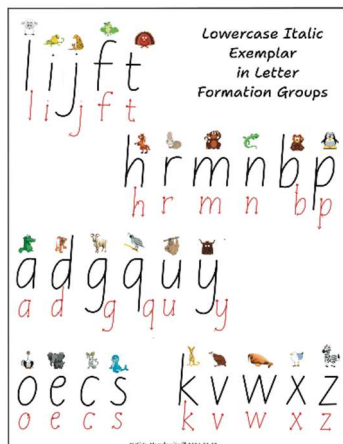

Section 4 – ITALIC PRINT EXEMPLARS

1. Exemplars

An exemplar is a set of lowercase and uppercase letters used to learn a particular handwriting style, such as the Italic script.

Model lowercase and uppercase letters are necessary as a starting point. Although students will develop a handwriting style that is unique and natural for them, they must master the basic shapes, the number of strokes, specific stroke directions, and sequences used in the Exemplars to develop legible and fluent Italic print and cursive writing.

The exemplars presented in this Resource are a basic monoline version of an Italic script designed for children’s print and cursive writing. With practice, students will develop legible and fluent print and cursive writing using this model.

2. One-Page Exemplars – Printed Italic

There are four one-page exemplars for printed Italic included in the material:

Alphabetical Lowercase Exemplar

Alphabetical Uppercase Exemplar

Lowercase Exemplar by Group

Conversely, most uppercase Italic letters require multiple strokes, but depending on one's preference, up to ten uppercase letters can be made in one stroke.

4. *Ductus*

The ductus is the number, sequence and direction of strokes that create a letterform. The ductus for writing Italic lowercase and uppercase letters is shown throughout the material as red dots and red arrows. The red dots indicate where the stroke starts, and the arrows indicate the direction of the stroke. On the Exemplars, the ductus for each letter is in red underneath the letters. On some letters, a black dot indicates where the stroke reverses direction.