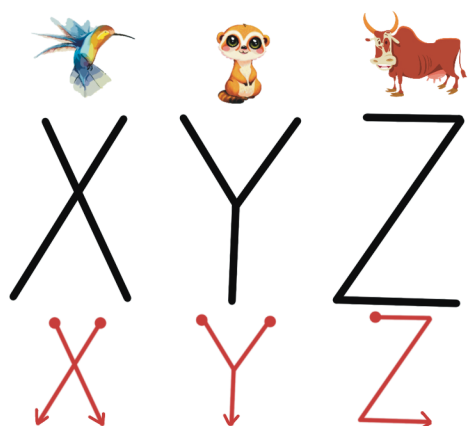

5. *Italic Alphabet Wall Cards*

There are twenty-six wall cards, one for each letter of the alphabet. Each card shows the print version of the uppercase and lowercase Italic letters with animal illustrations.

These cards can be printed and posted in the classroom for easy reference.

6. *Student Desk Strips*

There are two Italic print desk strips in the Resource. One 8 ½ by 11 page contains two Desk Strips, each with different illustrations. The page is designed to be cut lengthwise to create two strips for distribution to the students.

Desk Strip 1:

Desk Strip 2:

Lowercase Italic Print Exemplar

One Stroke Letters: a b c d e g h i j l m n o p q r s u v w y z

Two Stroke Letters: f k t x

Lowercase Italic
Exemplar
in Letter
Formation Groups

UPPERCASE ITALIC PRINT EXEMPLAR

Narrowest - I J
Narrow - B E F K L P R S
Medium - A H N T U V X Y Z
Wide/Round - C D G O Q
More Wide - M
Widest - W

UPPERCASE ITALIC EXEMPLAR - BY GROUP

E F H I

J L T U

B P C G

O Q D S

A V K R M

W N X Y Z